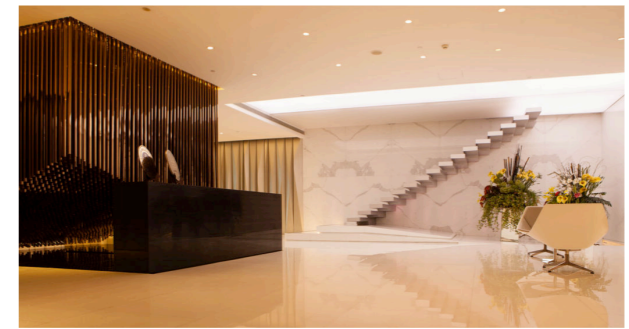

Completed Date	Project Name	Client	Area
2020	SJC Tower, Ho Chi Minh City, Vietnam	Saigon Diamond Corporation	Architectural and interior design for service apartment, retails, office and public areas
2020	The One, Ho Chi Minh City, Vietnam	Sunny World Property Development Corporation	Architectural and interior design for podium retails, office and public areas
2019	19NH, Ho Chi Minh City, Vietnam	Sunny World Property Development Corporation	Building facade design, interior design for public area, office and retail areas
2019	Tencent Qianhai	Tencent Inc.	Arcade, landscape, MTR connection & link bridge MTR exits
2018	CosMax Medical Aesthetic Centre	CosMax (TST) Medical Centre Ltd.	400 sq.m
2017	Kerry Plaza, Tower I & II, Shenzhen	Kerry Properties Ltd.	Office lobby, typical lift lobby, typical floor, pantry, typical washroom
2017	Foshan Huaya Financial Center	Huaya Group	Main entrance, reception lobby, typical lift lobby, lift car typical washroom, pantry, sales office
2017	Foshan Huaya Plaza	Huaya Group	Reception lobby, typical lift lobby, lift car, typical washroom
11/2014	Dragons Range Club, Kau To Shan, Hong Kong	Kerry Properties Ltd.	Clubhouse & entrance lobby
04/2014	Kerry Centre, Shenzhen	Kerry Properties Ltd.	Public area, main entrance lobby, typical lift lobby & washroom
07/2011	Kerry Centre, Hong Kong	Kerry Properties Ltd.	Public area, main entrance lobby & washroom
2011	Jing An Kerry Centre, Shanghai	Kerry Properties Ltd.	Public area, main entrance lobby & washroom
2009	70-80 Bonham Strand East, Central, Hong Kong	-	Architectural design
2008	Wall Park Commercial Building, Hong Kong	-	3,680 sq.m & public area
2008	The Royal Hong Kong Jockey Club, Hong Kong	Hong Kong Jockey Club	5,400 sq.m
2007	M.S.C Business Park, Jalan Skudai, Johore Bahru, Malaysia	-	Architectural design and planning for multi-media, low rise park with 36-holes pitch and course and theme park
2007	Yuan Xing Shopping Mall, Wuhan	-	Shopping Mall (10,000 sq.m)
2007	Shopping Mall at Teen He, Guangzhou	-	Shopping Mall (37,000 sq.m)
2006	Golf Arch Riverdale Resident Clubhouse, Guangzhou	-	Clubhouse (1,000 sq.m)